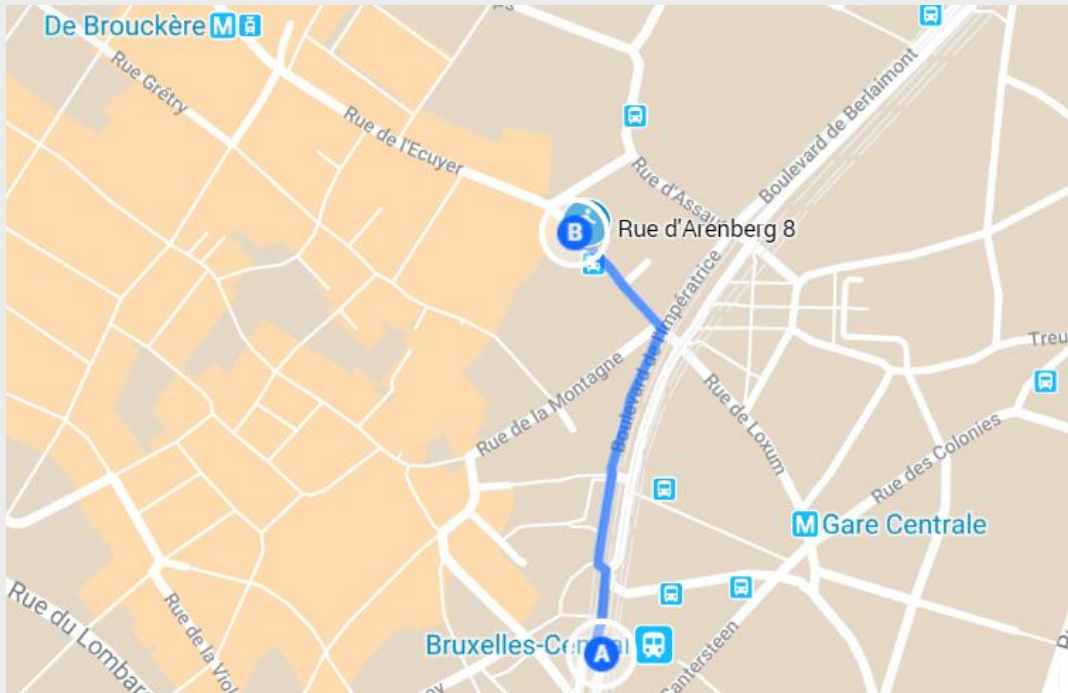

FEDASIL RETURN DESK IN BRUSSELS HOW CAN I GO THERE?

From the Central Station, walk along **Boulevard de l'Impératrice** and turn left to rue d'Arenberg:

Rue d'Arenberg 8 / Arenbergstraat 8
1000 Brussels